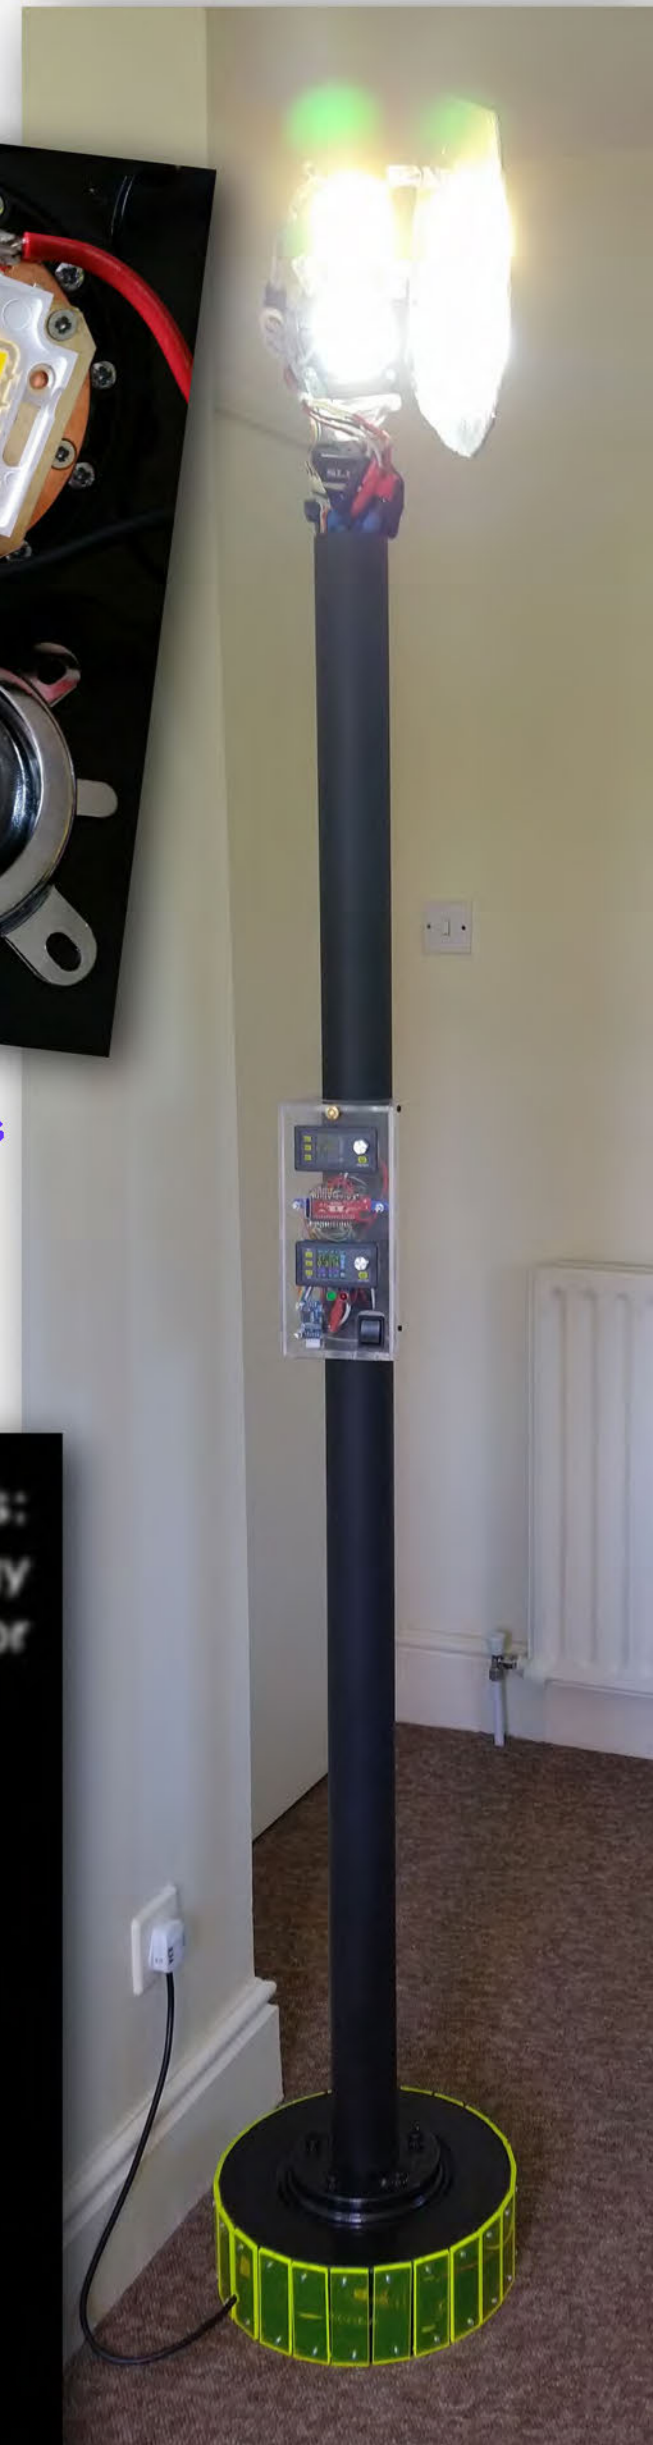

# SunRisa

Made in Ireland by Prof. Steve M. Potter  
@stevempotter steve.potter@gmail.com

Dawn simulator  
Smart wake-up lamp

- A natural, gentle way to wake up on dark or dull mornings
- Comes on gradually like the Sun rising
- Reset your circadian rhythm – East-facing window not needed!
- **Overcome Seasonal Affective Disorder (SAD), jet lag, daytime sleepiness**

## COMPONENTS:

- Smartphone app to control it from bed
- Two 100W white LEDs — 50,000 Lux @ 1m at full brightness
  - One “Cool white” and one “Warm white” LED to adjust colour temperature
- Cooling fans with digital temperature sensors
- 3.2A @ 32-37V from RuiDeng DPS5005 power supplies
- Arduino Simblee controller
- Bluetooth Low Energy connection to smartphone
- Real-time clock
- Two 24VDC power supplies in base
- 12V DC-DC converter for fans
- Acrylic enclosures carved on Handibot
- 2 brake disks for heavy base
- PVC drainpipe for stand

100W “Warm White” and “Cool White” LEDs from Banggood.com