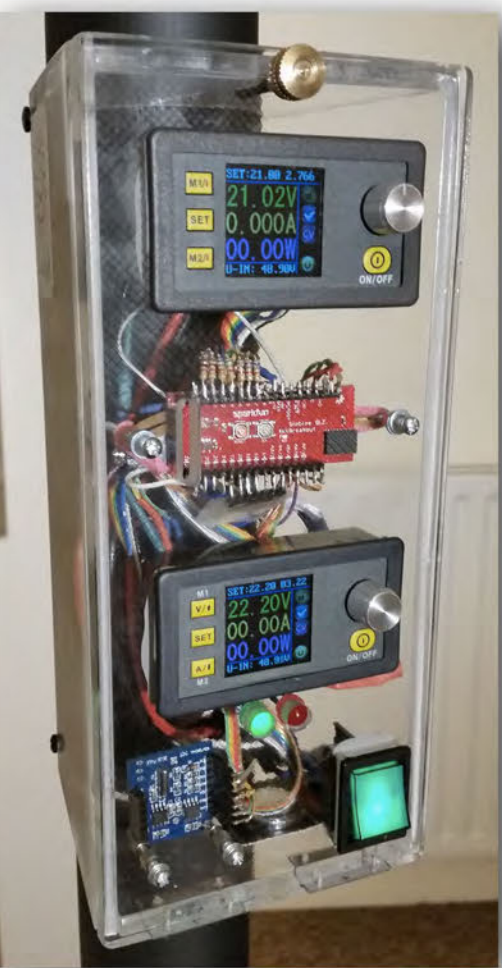

Wake up happy!

Scan the QR Code!