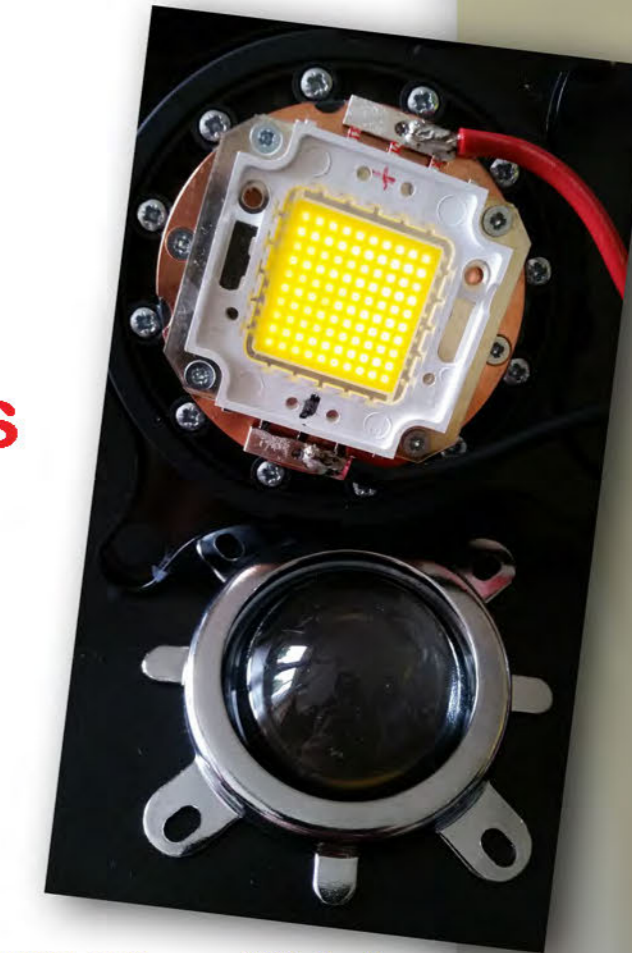

# SunRisa

Made in Ireland by Prof. Steve M. Potter  
@stevempotter steve.potter@gmail.com

Dawn simulator  
Smart wake-up lamp

- A natural, gentle way to wake up on dark or dull mornings
- Comes on gradually like the Sun rising
- Reset your circadian rhythm – East-facing window not needed!
- **Overcome Seasonal Affective Disorder (SAD), jet lag, daytime sleepiness**

## COMPONENTS:

- Smartphone app to control it from bed
- Two 100W white LEDs — 50,000 Lux @ 1m at full brightness
  - One “Cool white” and one “Warm white” LED to adjust colour temperature
- Cooling fans with digital temperature sensors
- 3.2A @ 32-37V from RuiDeng DPS5005 power supplies
- Arduino Simblee controller
- Bluetooth Low Energy connection to smartphone
- Real-time clock
- Two 24VDC power supplies in base
- 12V DC-DC converter for fans
- Acrylic enclosures carved on Handibot
- 2 brake disks for heavy base
- PVC drainpipe for stand

100W “Warm White” and “Cool White” LEDs from Banggood.com